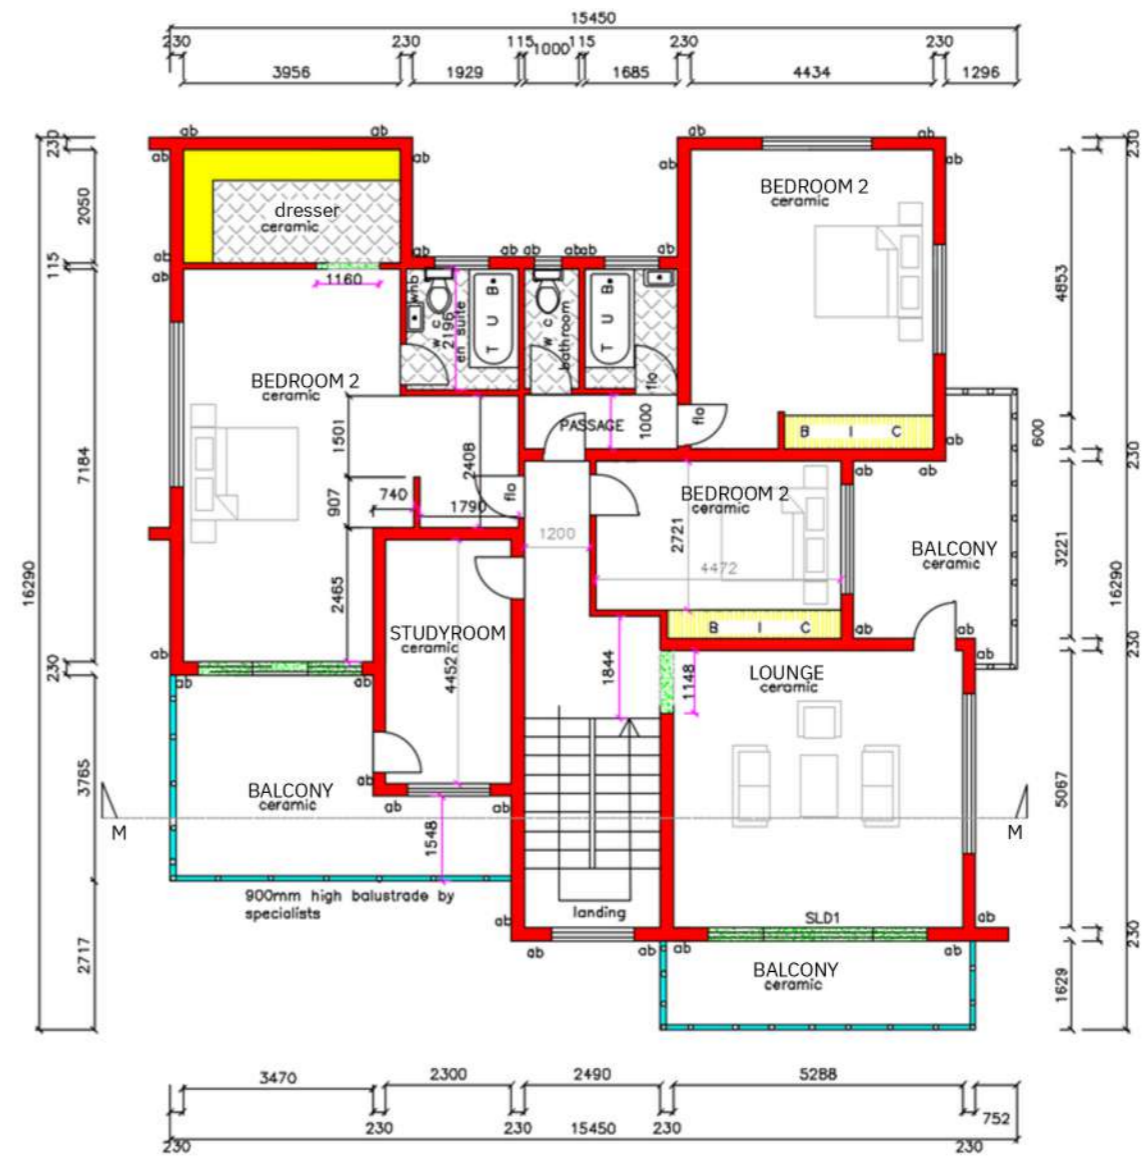

FLOOR PLANS

DOUBLE STOREY LUXURY HOUSE

TYPE 01

GROUND FLOOR PLAN
SCALE 1:100

marley concrete roof tiles
on timber trusses and rafters

UPPER FLOOR PLAN
SCALE 1:100

KITCHEN DESIGN

- High gloss kitchen cabinets
- Quartz (countertop)
- Handleless for kitchen cabinets/ doors
- Soft close drawers
- Open shelves
- Sinks – Double bowl, prep bowls
- Dual hob
- Kitchen cabinets accessories (flymoom, spice rack, chrome veg racks etc)