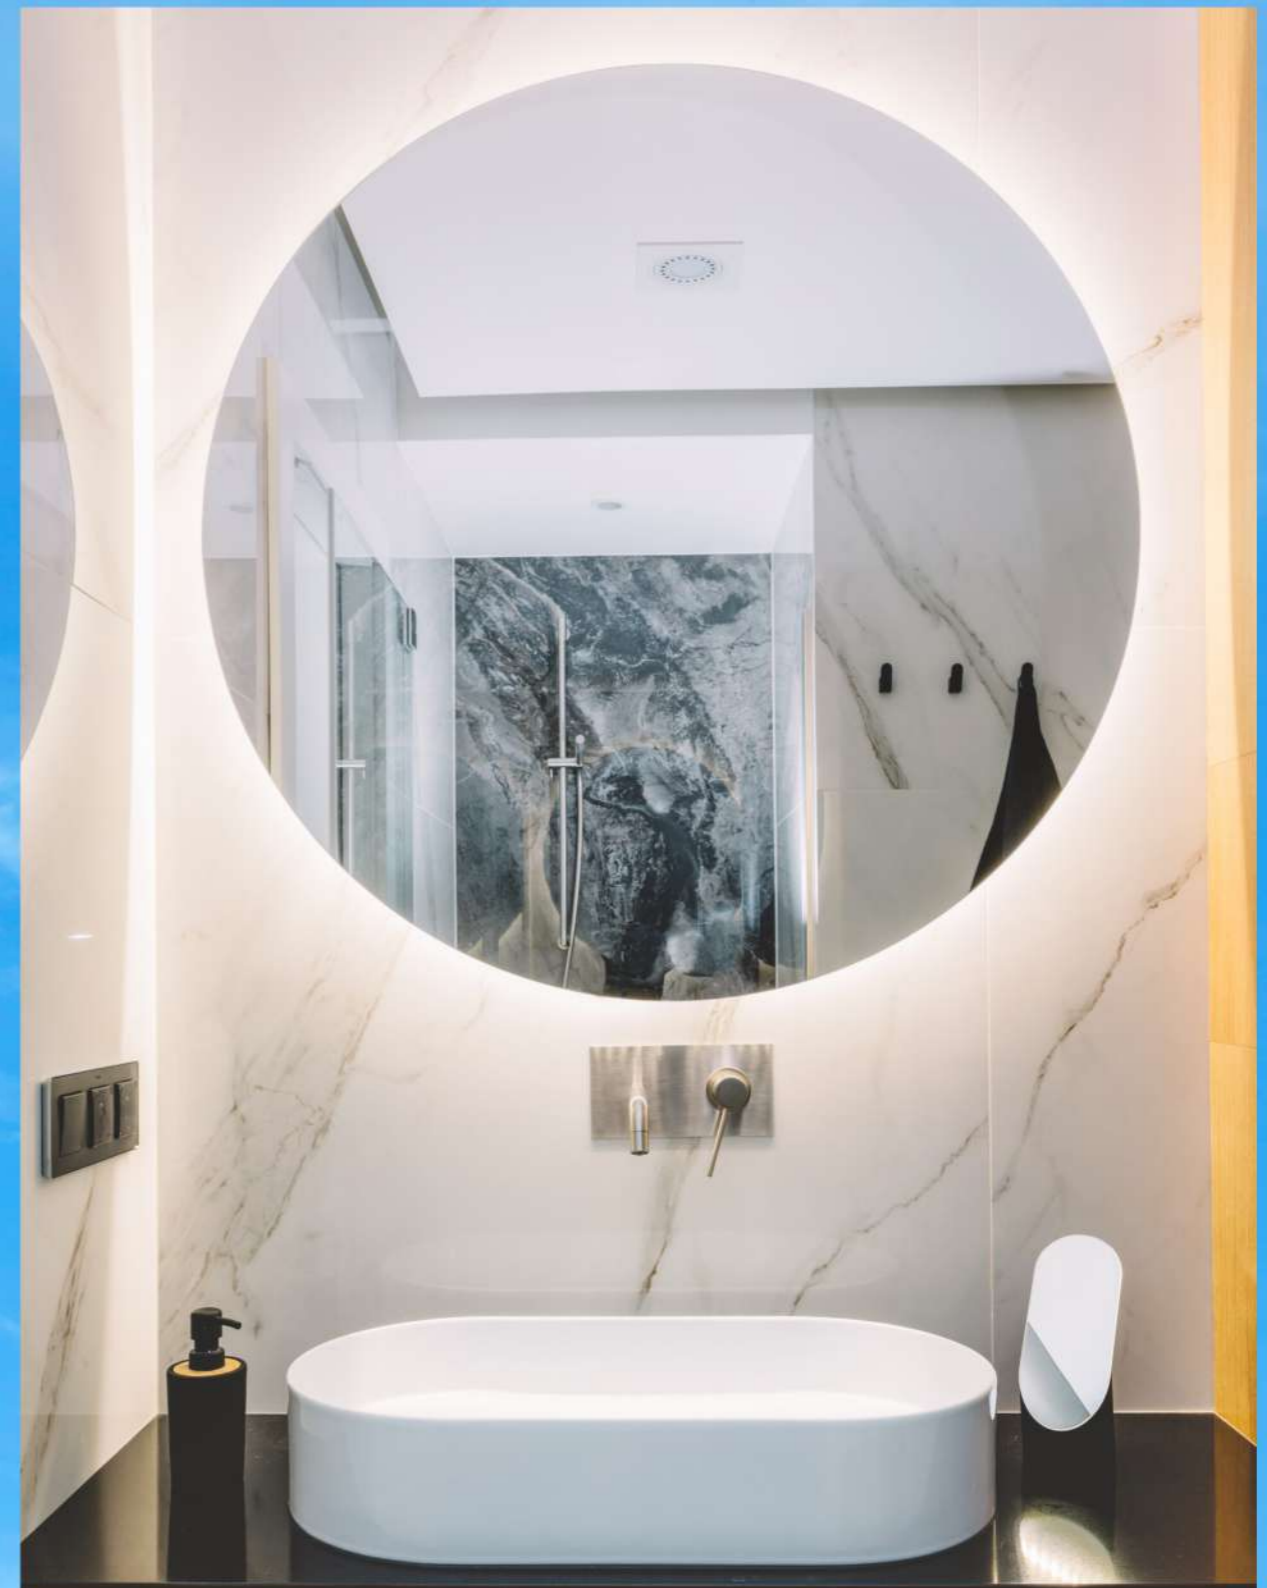

A SANCTUARY OF TRANQUILITY AND LUXURY

Our bathroom designs transform everyday routines into indulgent rituals. Meticulously crafted with the finest materials, each space is designed to evoke a sense of serene luxury, offering a perfect balance of sophistication and comfort. From spa-like rainfall showers to deep soaking tubs, every element is selected to create a tranquil retreat that feels like a private oasis. Smart technology, custom vanities, and exquisite finishes ensure that every detail enhances your experience, turning your bathroom into more than just a functional space—it's a sanctuary where relaxation and elegance meet.

WALK- IN
SHOWER
CUBICLE

BATHROOM & TOILET

Bath Mirror with LED
lights and basins

CEILING & ROOFING

Durable Ceiling and Roofing Features:

- Insulated ceiling for energy efficiency
- Skimmed ceiling finish
- High end chromadek IBR roofing sheets