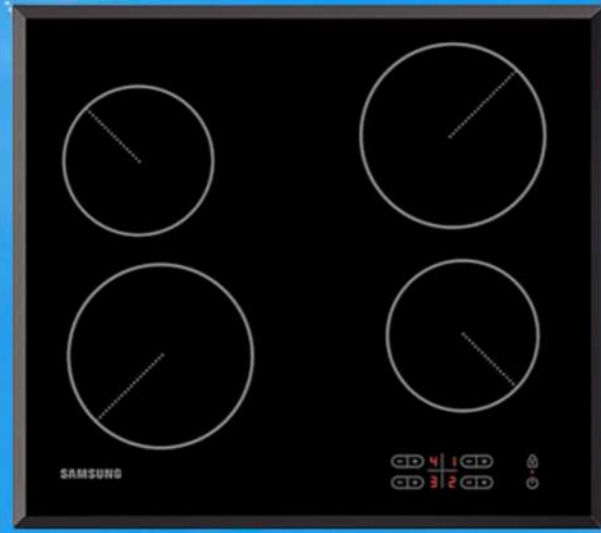

Dual hob

Oven

Microwave

Dish washer

Washing machine

2 bowl sink

APPLIANCES
USED (SAMSUNG)

BATHROOM & TOILET