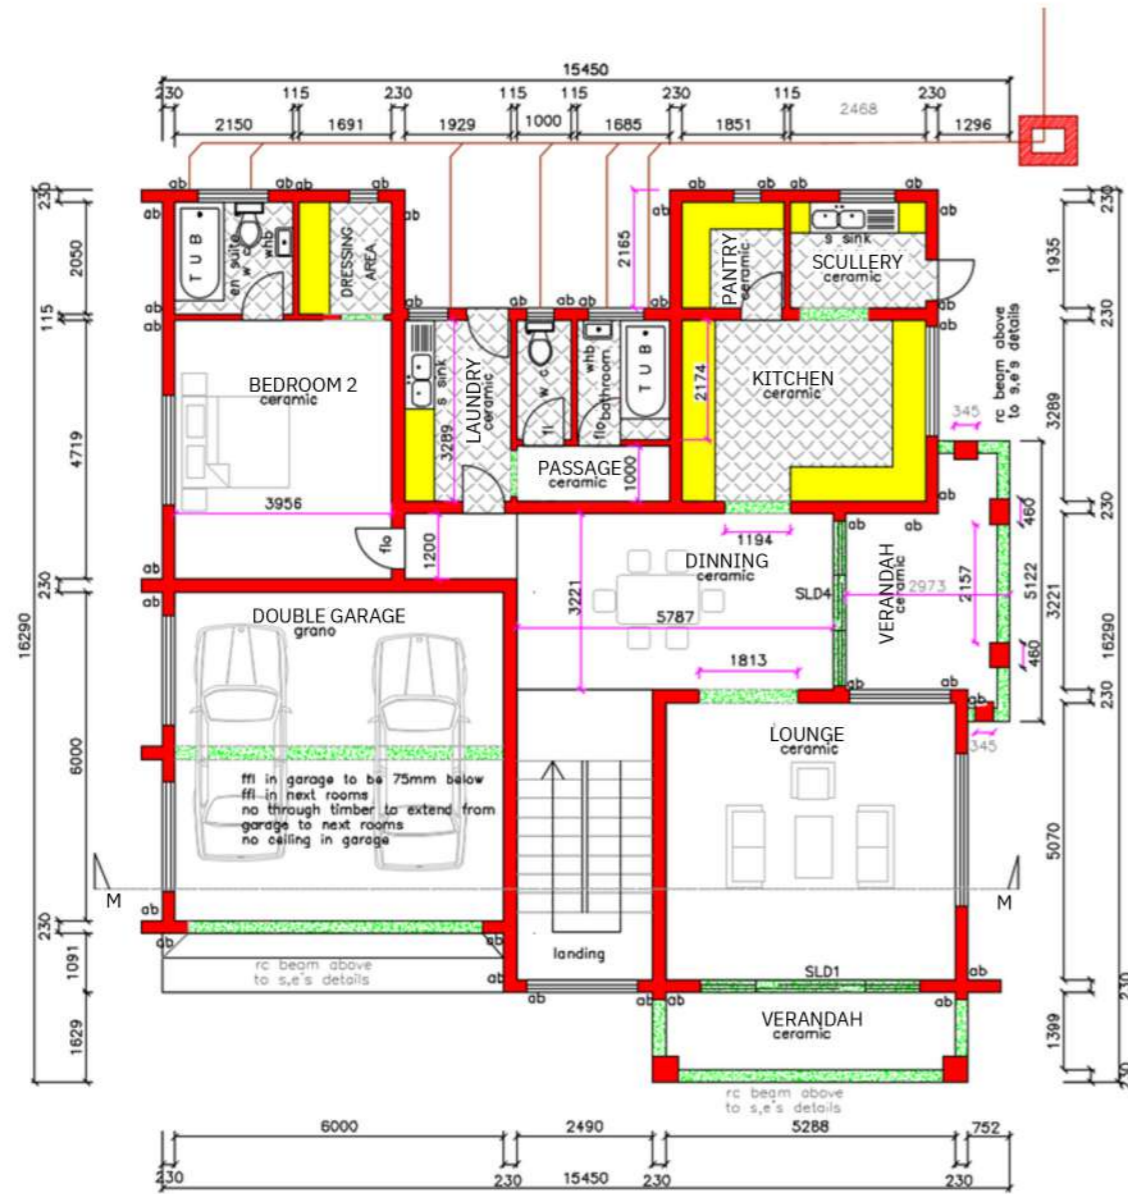

FLOOR PLANS

DOUBLE STOREY LUXURY HOUSE

TYPE 01

GROUND FLOOR PLAN
SCALE 1:100

marley concrete roof tiles
on timber trusses and rafters

UPPER FLOOR PLAN
SCALE 1:100

KITCHEN DESIGN

- High gloss kitchen cabinets
- Quartz (countertop)
- Handleless for kitchen cabinets/ doors
- Soft close drawers
- Open shelves
- Sinks – Double bowl, prep bowls
- Dual hob
- Kitchen cabinets accessories (flymoom, spice rack, chrome veg racks etc)